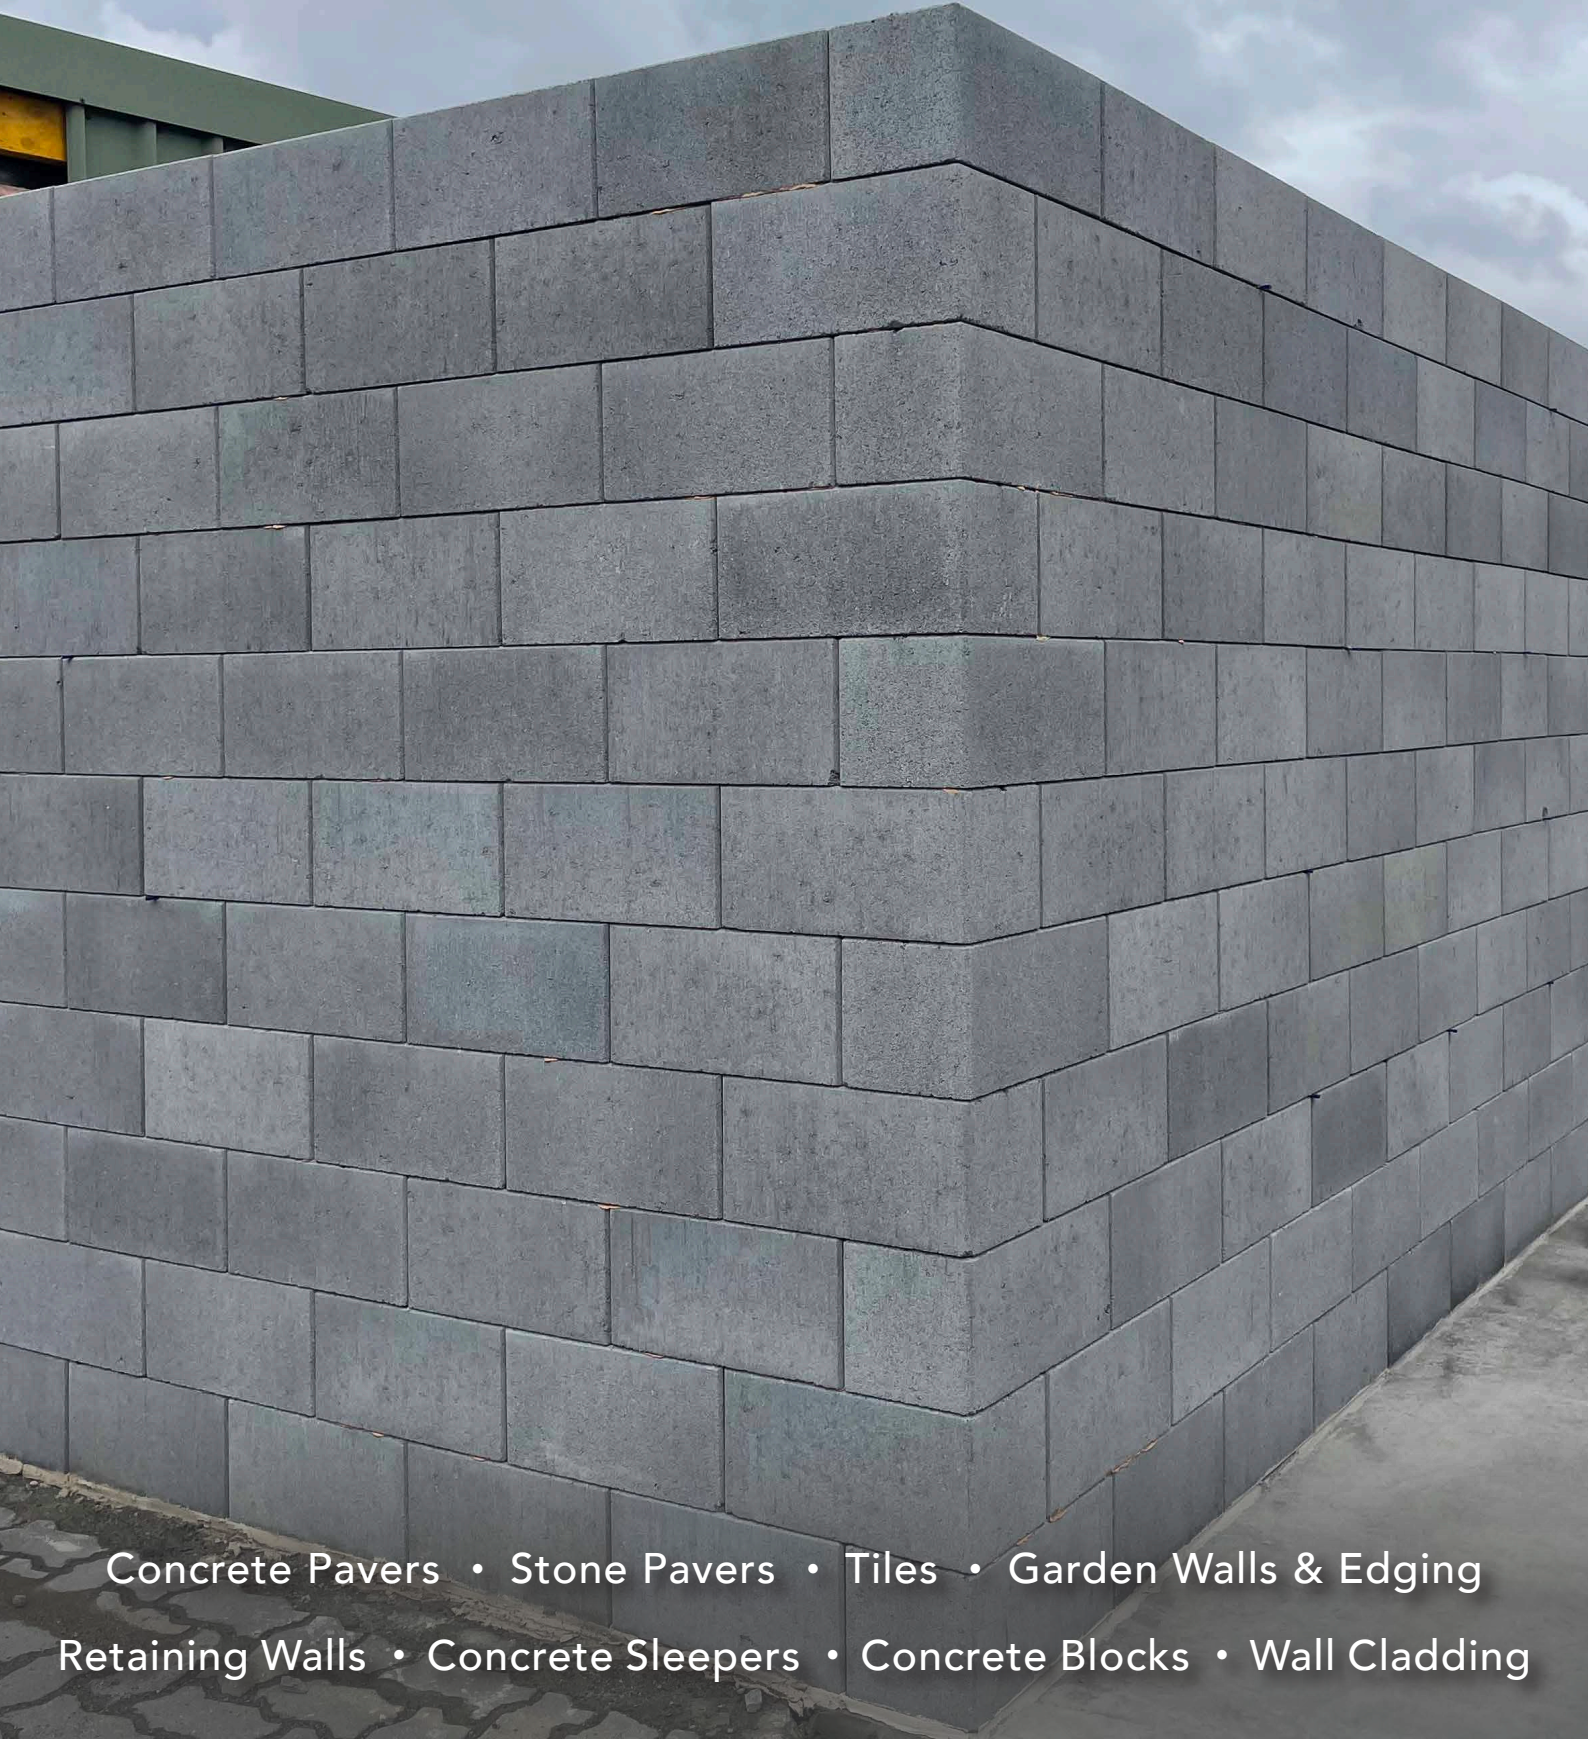

GREY EASY LOCK BLOCK

Concrete Pavers • Stone Pavers • Tiles • Garden Walls & Edging
Retaining Walls • Concrete Sleepers • Concrete Blocks • Wall Cladding

GREY EASY LOCK BLOCK

FEATURES

- Great for DIY
- Self locating lugs like Lego blocks
- Lightweight
- Sustainable concrete block option
- Free samples available

SUITABLE FOR

- Retaining walls
- Boundary walls
- Raised garden beds
- Fire pits
- Build unreinforced walls to 600mm

Specifications	Size (l x w x h)	No. per m ²	Weight per unit	Units per pallet
Block	400 x 200 x 200mm	N/A	12kg	90
Corner - Full End	400 x 200 x 200mm	N/A	12.80kg	90
Half Block	200 x 200 x 200mm	N/A	7.80kg	180
Pier Block	400 x 200 x 200mm	N/A	12.80kg	90

COLOUR RANGE*

Natural Grey

*Colours are an indication only. Always sight physical product colour samples before purchase.