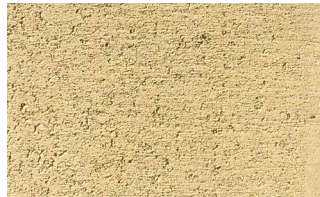

FLAGSTONE PAVER

Concrete Pavers • Stone Pavers • Tiles • Garden Walls & Edging
Retaining Walls • Concrete Sleepers • Concrete Blocks • Wall Cladding

FLAGSTONE PAVERS

FEATURES

- Multi purpose pavers
- Durable and easy to install
- Traditional smooth texture
- Free samples available

COLOUR RANGE*

- 220 x 220 x 40mm
- 220 x 220 x 50mm
- 220 x 220 x 60mm

Beach Sand

Charcoal

- 200 x 200 x 40mm
- 200 x 200 x 50mm
- 250 x 250 x 40mm
- 250 x 250 x 50mm

Oatmeal

Sunstone

Terracotta

Biscuit Blend

Port Blend

Charcoal

*Colours are an indication only. Always sight physical product colour samples before purchase.

www.australianpaving.com.au

  [australianpavingcentre](https://www.instagram.com/australianpavingcentre)

UNIFORM APPEARANCE

V1

SLIGHT APPEARANCE

V2

MODERATE APPEARANCE

V3

SUBSTANTIAL APPEARANCE

V4