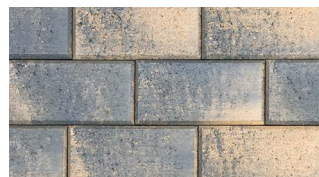

COMMERCIAL BRICK PAVERS

1800 191 131
australianpaving.com.au

COMMERCIAL BRICK PAVERS

FEATURES

- Create patterns with brick shape pavers
- Ideal for steep driveways and heavy vehicular traffic
- Variety of contemporary colours
- Free samples available

PAVER SIZES

220 x 110 x 60mm

220 x 110 x 80mm

SUITABLE FOR

- Driveways
- Carparks
- Garden Edging

COLOUR RANGE*

Oatmeal

Sunstone

Desert Sand

Rustic Red

Port Blend

Coppertone

Charcoal

*Colours are an indication only. Always sight physical product colour samples before purchase.