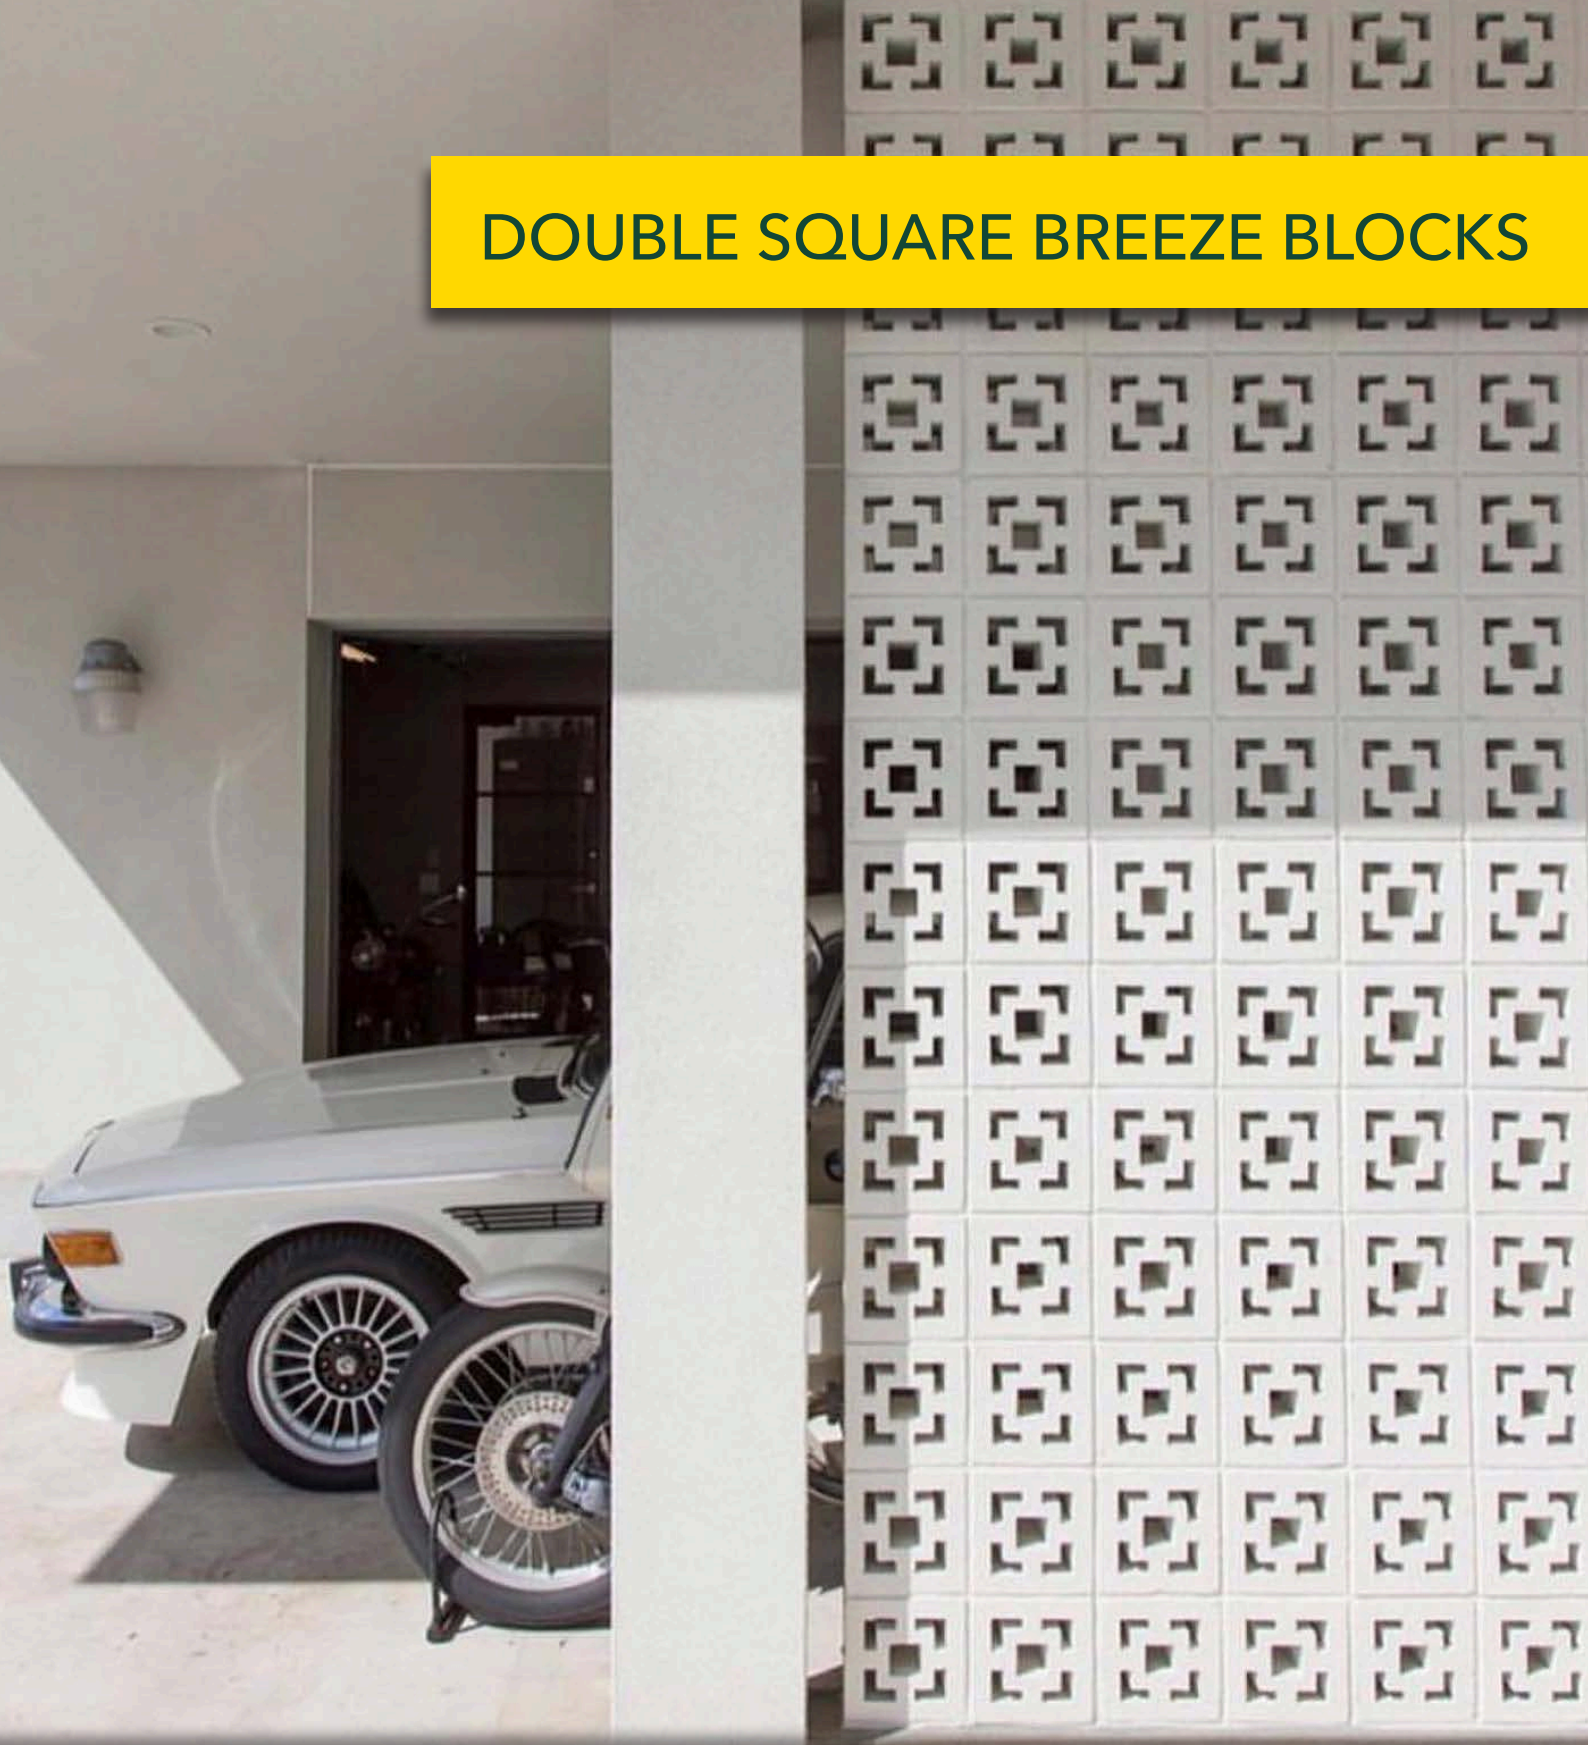

DOUBLE SQUARE BREEZE BLOCKS

1800 191 131
australianpaving.com.au