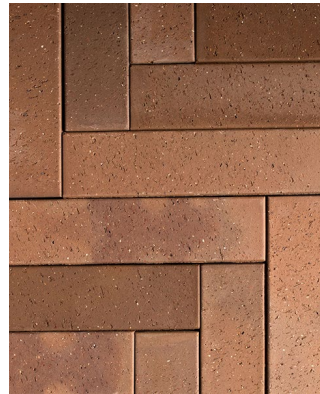

SUITABLE FOR

- Patios and alfresco
- Courtyards
- Entertaining areas
- Garden paths and walkways
- Stepping stones

COLOUR RANGE*

Sand

Chai

Clove

Russett

*Colours are an indication only. Always sight physical product colour samples before purchase.