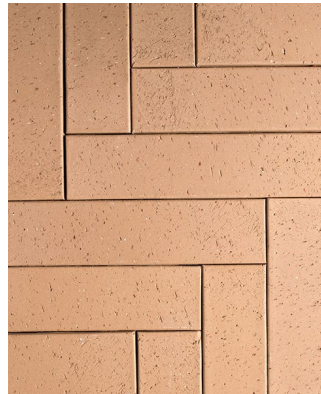

SUITABLE FOR

- Patios and alfresco
- Courtyards
- Entertaining areas
- Garden paths and walkways
- Stepping stones

COLOUR RANGE*

Sand

Chai

Clove

Russett

*Colours are an indication only. Always sight physical product colour samples before purchase.