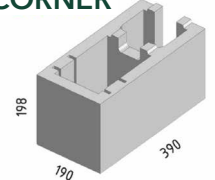

GREY EASY LOCK BLOCK

BEST PRICE >>>
promise Terms & conditions apply.

FEATURES

- No mortar required
- Interlocking concrete block
- Detailed bevel provides clean wall finish
- Free samples available

BLOCK SIZES

Standard Block	398 x 198 x 190mm
Full End	390 x 198 x 190mm
Half End	190 x 198 x 190mm

SUITABLE FOR

- Ideal for rendering
- Industrial factory walling
- High strength load bearing walls
- Soil retaining walls
- Basement walls and exterior walls

HALF

FULL

CORNER

COLOUR RANGE*

Natural Grey

*Colours are an indication only. Always sight physical product colour samples before purchase.

www.australianpaving.com.au

1800 191 131

australianpavingcentre