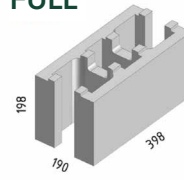

GREY EASY LOCK BLOCK

BEST PRICE >>>
promise Terms & conditions apply.

FEATURES

- No mortar required
- Interlocking concrete block
- Detailed bevel provides clean wall finish
- Free samples available

BLOCK SIZES

Standard Block	398 x 198 x 190mm
Full End	390 x 198 x 190mm
Half End	190 x 198 x 190mm

SUITABLE FOR

- Ideal for rendering
- Industrial factory walling
- High strength load bearing walls
- Soil retaining walls
- Basement walls and exterior walls

HALF

FULL

CORNER

COLOUR RANGE*

Natural Grey

*Colours are an indication only. Always sight physical product colour samples before purchase.

www.australianpaving.com.au

1800 191 131

australianpavingcentre