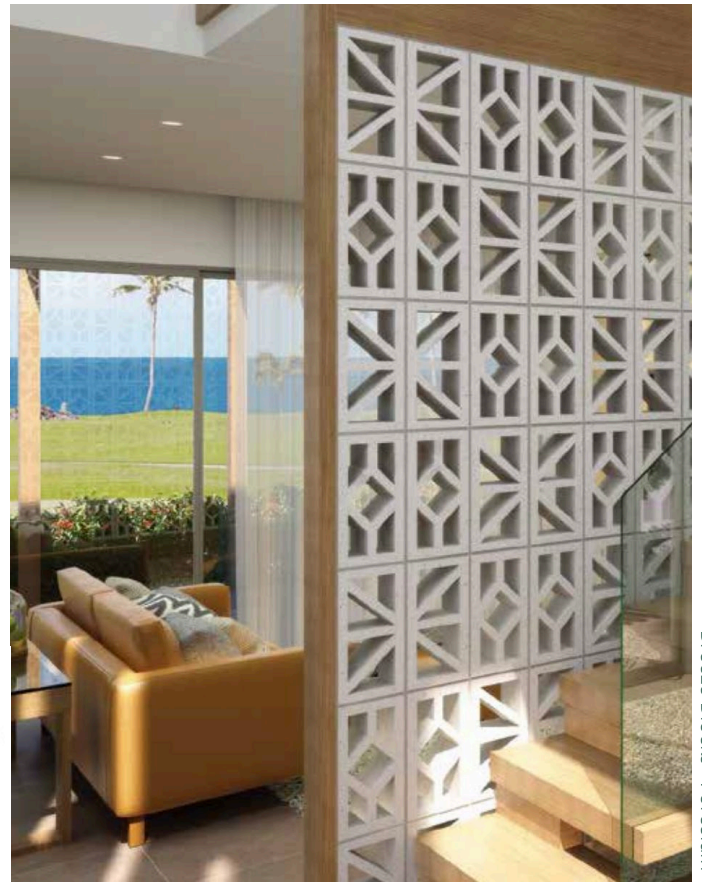

BREEZE BLOCKS

1800 191 131
australianpaving.com.au

BREEZE BLOCKS

Features

- Honed finish
- Ideal to compliment contemporary designs
- Available in Wedge or Diamond design
- Range of colours to choose from

Suitable for

- Residential houses and fences
- Use as screening, privacy and ventilation

Block Specifications

15-936
Diamond Breeze

15-937
Wedge Breeze

Breeze Blocks - Porcelain

Colour range*

Porcelain