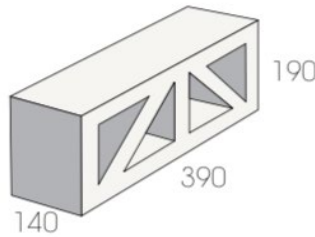

Suitable for

- Residential houses and fences
- Use as screening, privacy and ventilation

Block Specifications

15-936
Diamond Breeze

15-937
Wedge Breeze

Breeze Blocks - Porcelain

Colour range*

Porcelain