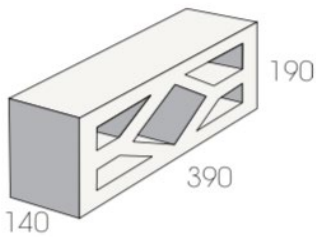

Suitable for

- Residential houses and fences
- Use as screening, privacy and ventilation

Block Specifications

15-936
Diamond Breeze

15-937
Wedge Breeze

Breeze Blocks - Porcelain

Colour range*

Porcelain