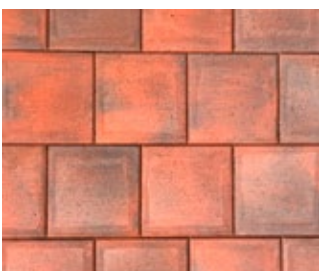

## Features

- Multi-purpose pavers in a variety of different shapes and sizes
- Wide range of special blended colours
- Quick and easy to install

## Suitable for

- Driveways\*
- Alfresco and dining areas
- Courtyards, entertaining areas and patios
- Garden paths and walkways around the home

\*Flagpave \*50mm only

## Colour range\*

Port Blend

Bondi Blend

Copper Tone

Sunset Glow

Ghost Gum

Sunset Glow Flagpave