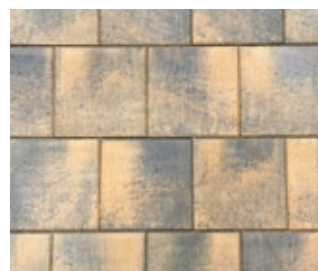

## Features

- Multi-purpose pavers in a variety of different shapes and sizes
- Wide range of special blended colours
- Quick and easy to install

## Colour range\*

Port Blend

Bondi Blend

Copper Tone

Sunset Glow

Ghost Gum

Sunset Glow Flagpave