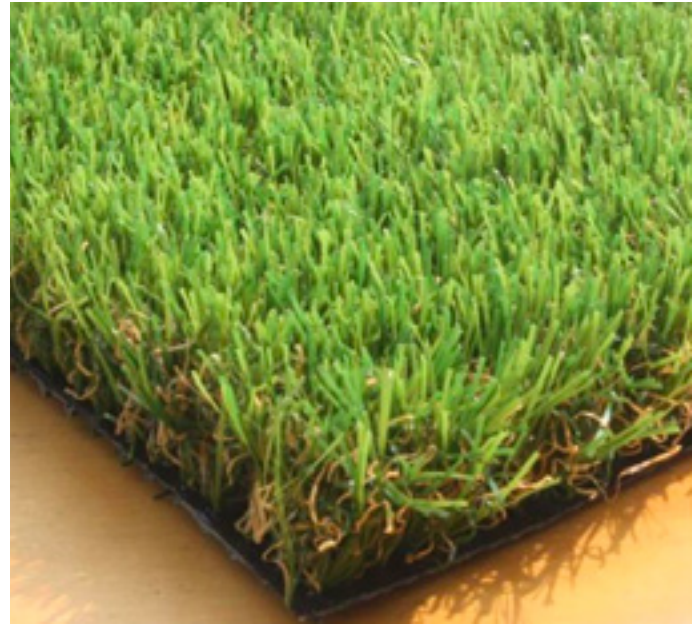

SUMMER GRASS 30

Summer Grass 30

1800 191 131
australianpaving.com.au

SUMMER GRASS 30

Features

- 30mm pile height
- No watering required
- UV-resistant and won't discolour
- High quality, non-toxic fibres
- 7 year guarantee

Suitable for

- Landscaping
- Pets
- Rooftops and balconies
- Patios
- Play areas

Recommended sand infill rates for synthetic turf

- 40mm 16kgs per square metre or 7 bags per 10 square metres
- 35mm 12kgs per square metre or 5 bags per 10 square metres
- 30mm 8kgs per square metre or 3 bags per 10 square metres

Specifications	Size	Price Each to Collect
Summer Grass 30mm	Available in 2 metre & 4 metre widths	P.O.A.
Fixing pegs	180mm	P.O.A.
Self adhesive joint tape	120mm wide	P.O.A.
Kiln dried sand	20kg bags	P.O.A.