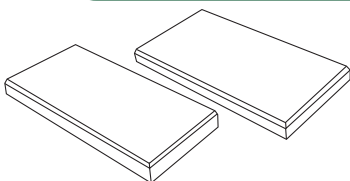

Havenslab

Havenslab®

Features

Affordable modern paver
 Available in a 40 or 50mm variety
 Create unique patterns with rectangular format

Suitable For

Courtyards, entertaining areas and patios
 Garden paths, stepping stones and walkways

Product: Whilst these swatches provide a good indication of the products colour, you should always sight product samples before use. Due to natural variations in aggregates, colours may vary.

Product	Type	Size (mm) w x d x h	No. per m ²	Weight Per Sq.m	Sq.m Per Pallet	Colours
---------	------	------------------------	---------------------------	--------------------	--------------------	---------