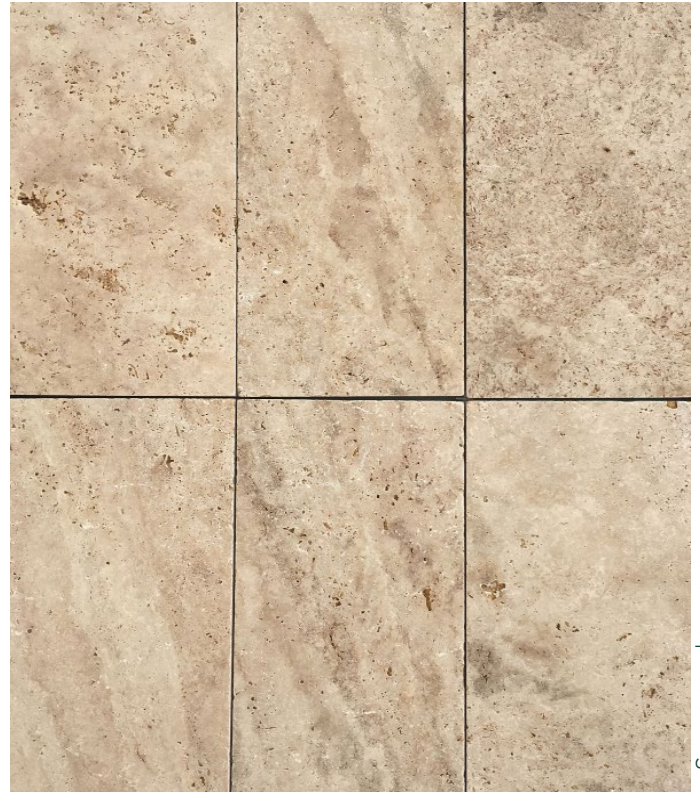

600 x 300 x 30mm Double Sided Bullnose

600 x 300 x 30mm Triple Sided Bullnose

600 x 300 x 30mm External Bullnose Corner

600 x 300 x 30mm Internal Bullnose Corner

Colour range*

Travertine | Medium Light

*Colours are an indication only and may differ