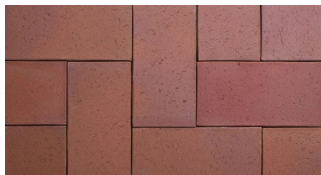

SUITABLE FOR

- Driveways
- Patios and alfresco
- Pool areas
- Courtyards and entertaining areas
- Garden paths and walkways

COLOUR RANGE*

Straw

Slate

Taupe

Autumn Sunset

Firestone Red

Gold 'n' Copper

Sunburst Red

*Colours are an indication only. Always sight physical product colour samples before purchase.

www.australianpaving.com.au

1800 191 131

australianpavingcentre