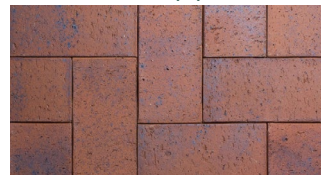

SUITABLE FOR

- Driveways
- Patios and alfresco
- Pool areas
- Courtyards and entertaining areas
- Garden paths and walkways

COLOUR RANGE*

Straw

Slate

Taupe

Autumn Sunset

Firestone Red

Gold 'n' Copper

Sunburst Red

*Colours are an indication only. Always sight physical product colour samples before purchase.

www.australianpaving.com.au

1800 191 131

australianpavingcentre