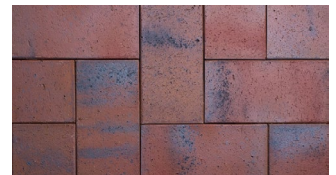

SUITABLE FOR

- Driveways
- Patios and alfresco
- Pool areas
- Courtyards and entertaining areas
- Garden paths and walkways

COLOUR RANGE*

Straw

Slate

Taupe

Autumn Sunset

Firestone Red

Gold 'n' Copper

Sunburst Red

*Colours are an indication only. Always sight physical product colour samples before purchase.

www.australianpaving.com.au

1800 191 131

australianpavingcentre