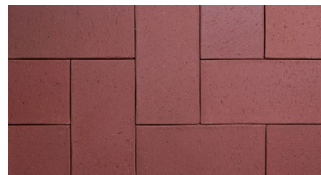

SUITABLE FOR

- Driveways
- Patios and alfresco
- Pool areas
- Courtyards and entertaining areas
- Garden paths and walkways

COLOUR RANGE*

Straw

Slate

Taupe

Autumn Sunset

Firestone Red

Gold 'n' Copper

Sunburst Red

*Colours are an indication only. Always sight physical product colour samples before purchase.

www.australianpaving.com.au

1800 191 131

australianpavingcentre