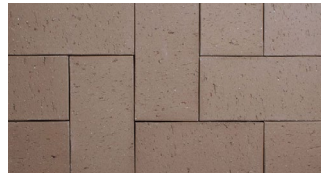

SUITABLE FOR

- Driveways
- Patios and alfresco
- Pool areas
- Courtyards and entertaining areas
- Garden paths and walkways

COLOUR RANGE*

Straw

Slate

Taupe

Autumn Sunset

Firestone Red

Gold 'n' Copper

Sunburst Red

*Colours are an indication only. Always sight physical product colour samples before purchase.

www.australianpaving.com.au

1800 191 131

australianpavingcentre