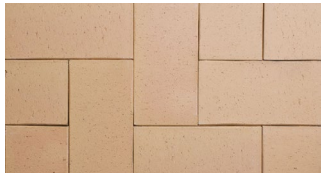

CLAY DRIVEWAY PAVERS

1800 191 131
australianpaving.com.au

CLAY DRIVEWAY PAVERS

BEST PRICE >>>
promise *Terms and conditions apply.

FEATURES

- Durable
- Long lasting
- Slip resistant

PAVER SIZES

230 x 114 x 50mm

SUITABLE FOR

- Driveways
- Patios and alfresco
- Pool areas
- Courtyards and entertaining areas
- Garden paths and walkways

COLOUR RANGE*

Straw

Slate

Taupe

Autumn Sunset

Firestone Red

Gold 'n' Copper

Sunburst Red

*Colours are an indication only. Always sight physical product colour samples before purchase.

www.australianpaving.com.au

1800 191 131

australianpavingcentre