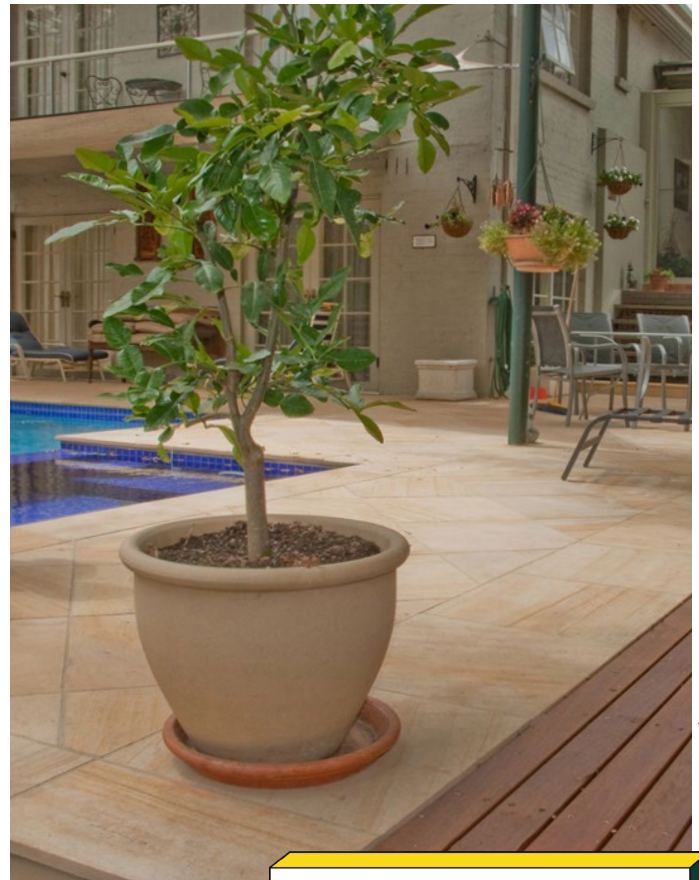

## Features

- Timeless and elegant
- Subtle warm tones
- Natural variation and texture

## Suitable for

- Pool areas
- Indoor and outdoor applications
- Entertaining areas
- Patios and alfresco
- Pathways and walkways

## Paver Size

400 x 400 x 30mm

500 x 500 x 30mm

## Colour range\*

Mint Dusty

\*Colours are an indication only and may differ

Natural Sandstone | Teakwood

**BEST PRICE** >>>  
*promise* \*Terms and conditions apply.

Teakwood