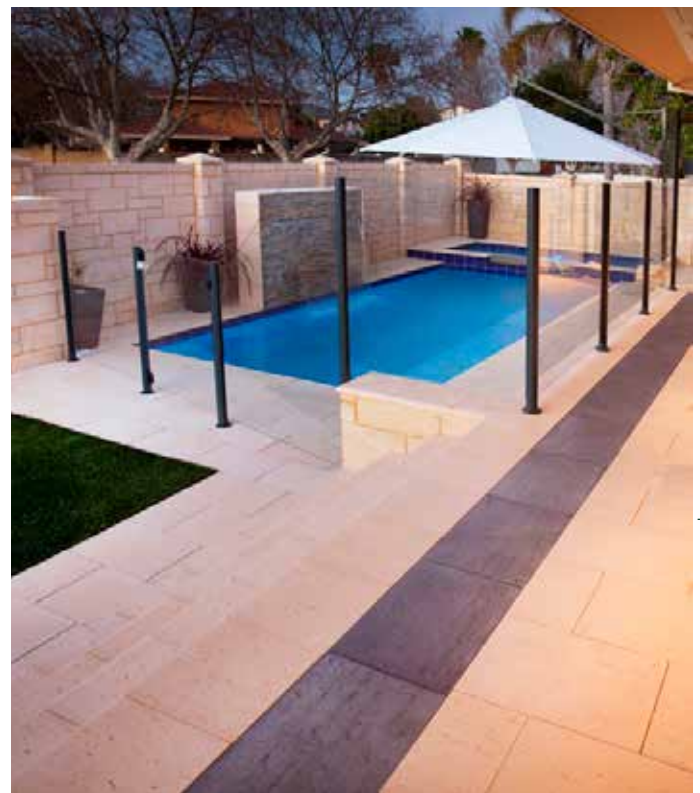

Colour range*

Beach

Charcoal

*Colours are an indication only and may differ

Sizes

525 x 350 x 40mm

525 x 350 x 60mm

Bullnose

350 x 350 x 40mm

Border

350 x 175 x 40mm

350 x 175 x 60mm

Limestone | Beach

Limestone | Beach with Charcoal border

1800 191 131

australianpaving.com.au