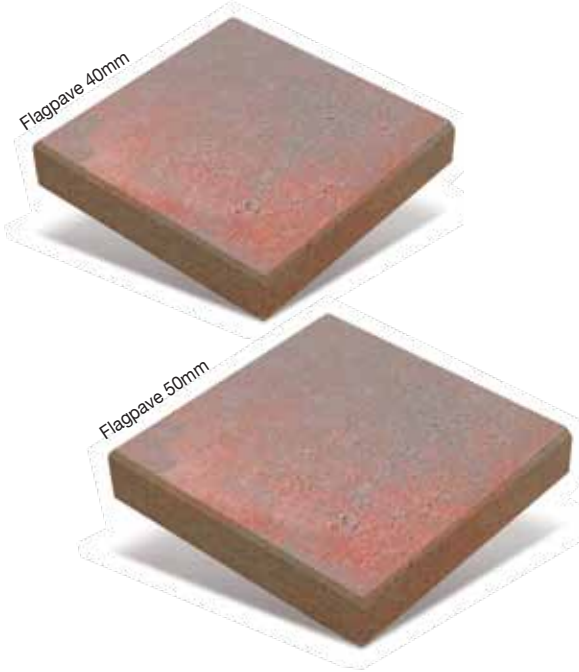

# Flagpave

### Features

- Multi-purpose pavers
- Wide range of colour options
- Light and easy to install

### Suitable For

- Driveway Safe\*
- Pool Safe\*
- Courtyards, entertaining areas and patios
- Garden paths, stepping stones and walkways

\*Flagpave® 50mm only

Product: Whilst these swatches provide a good indication of the products colour, you should always sight product samples before use. Due to natural variations in aggregates, colours may vary.

Product	Type	Size (mm) w x d x h	No. per m <sup>2</sup>	Weight Per Sq.m	Sq.m Per Pallet	Colours
	Flagpave® 40	250 x 250 x 40mm	16 per sqm	86kg's	18 sqm	Oatmeal Terracotta Sunset Glow
	Flagpave® 50	250 x 250 x 50mm	16 per sqm	107kg's	12 sqm	Sunstone Charcoal Port Blend Biscuit Blend